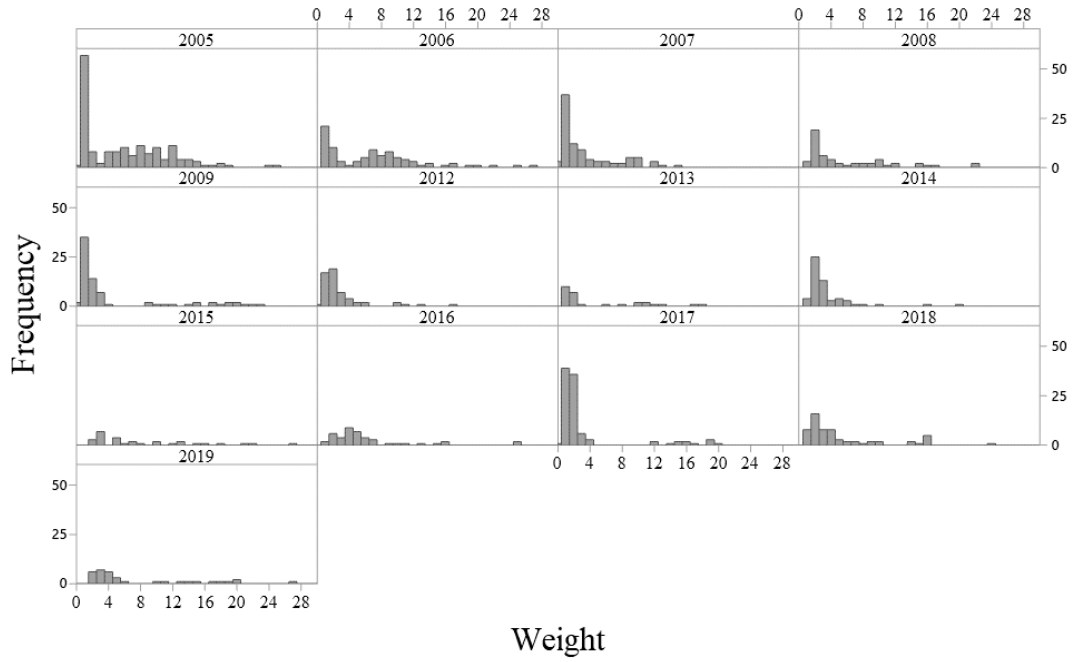

Cutthroat Trout

SUPPLEMENTARY MATERIAL 4. Frequency histograms of cutthroat trout (*Oncorhynchus clarkii clarkii*) weight (g) from Lyall Creek, Saturna Island, British Columbia, Canada.