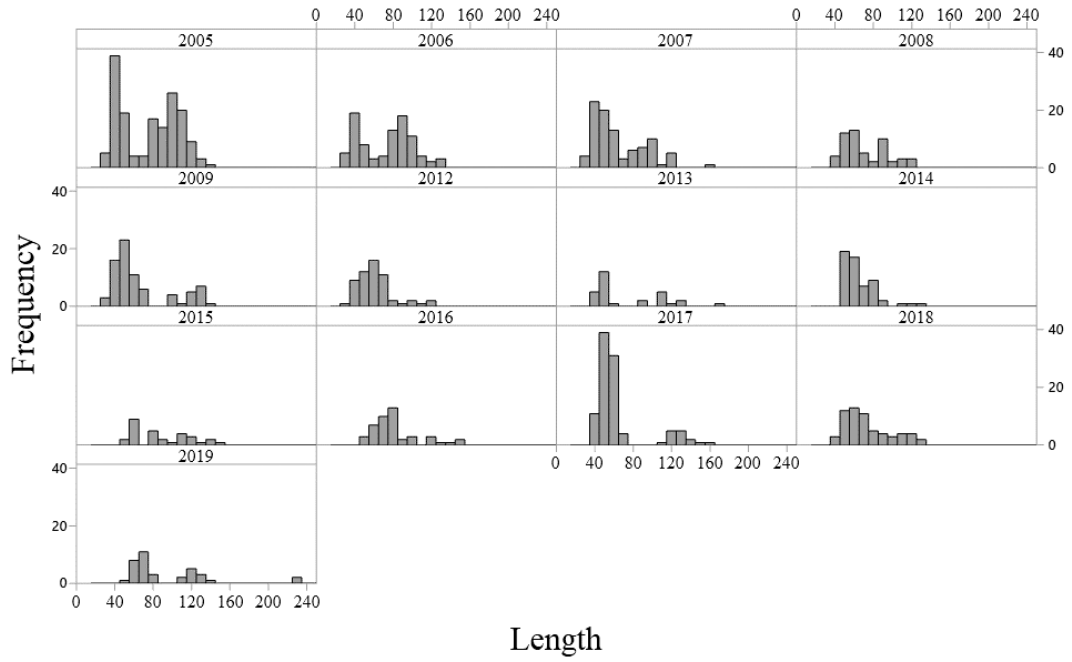

### Cutthroat Trout

SUPPLEMENTARY MATERIAL 3. Frequency histograms of cutthroat trout (*Oncorhynchus clarkii clarkii*) length (mm) from Lyall Creek, Saturna Island, British Columbia, Canada.