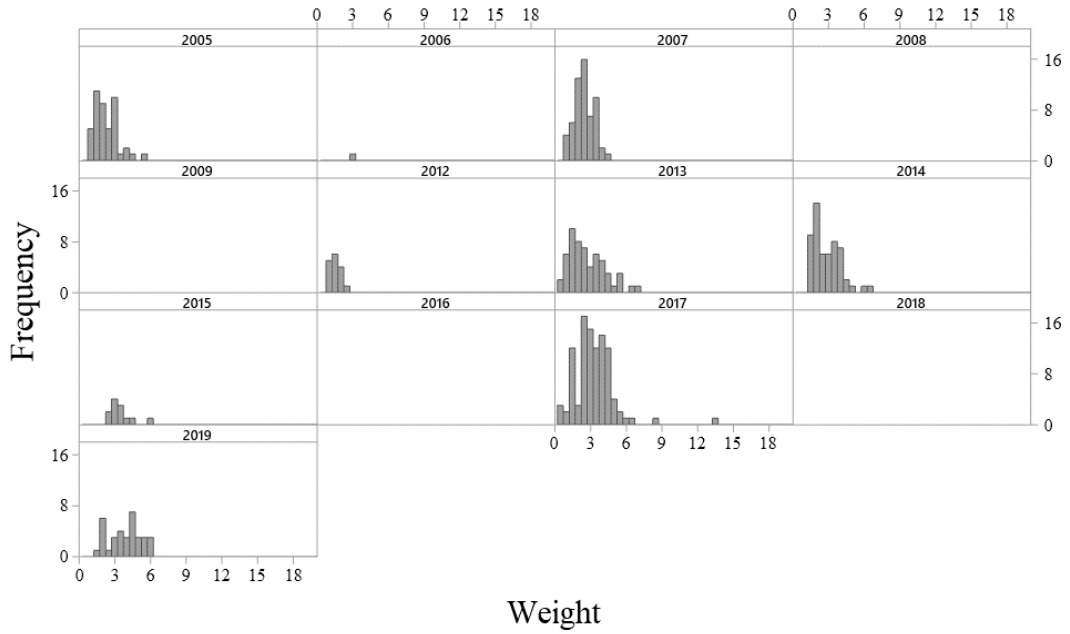

## Coho Salmon

SUPPLEMENTARY MATERIAL 2. Frequency histograms of coho salmon (*Oncorhynchus kisutch*) weight (g) from Lyall Creek, Saturna Island, British Columbia, Canada.