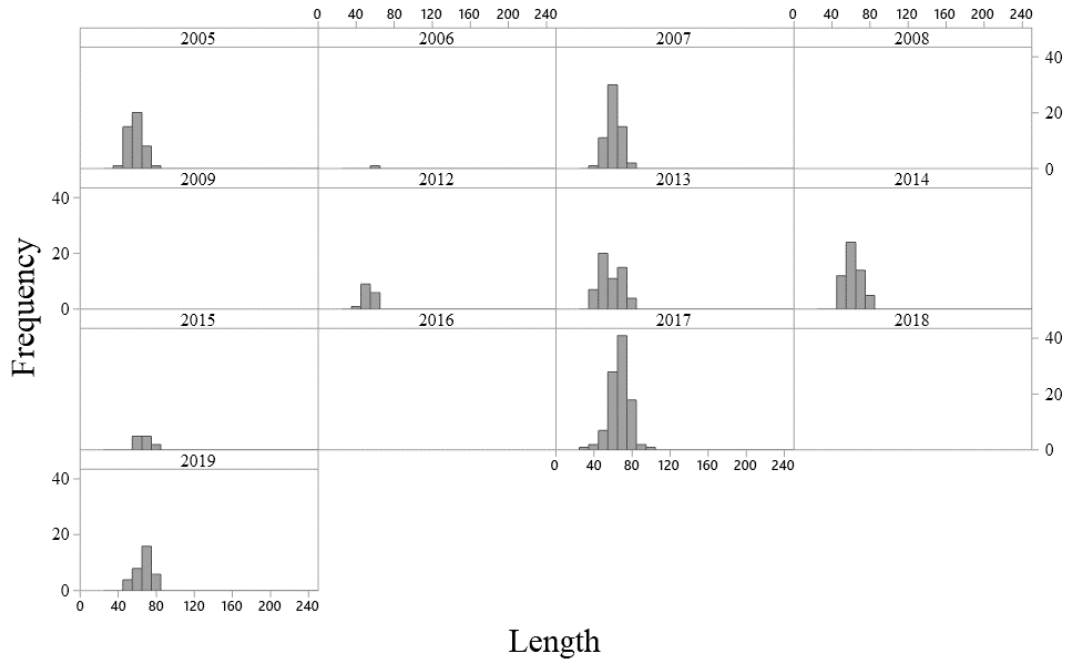

Coho Salmon

SUPPLEMENTARY MATERIAL 1. Frequency histograms of coho salmon (*Oncorhynchus kisutch*) length (mm) from Lyall Creek, Saturna Island, British Columbia, Canada.